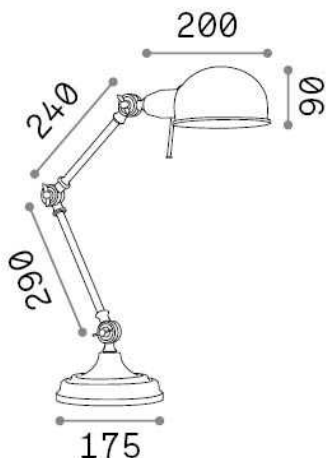

## Indoor - Table

Indoor table adjustable lamp with in-built switch and direct light emission

|                     |                        |
|---------------------|------------------------|
| <b>Ean</b>          | 8021696145198          |
| <b>Item</b>         | TRUMAN TL1 BIANCO      |
| <b>Installation</b> | Table                  |
| <b>Guarantee</b>    | 5 years                |
| <b>Gross weight</b> | 2.94 kg                |
| <b>Volume</b>       | 0.02829 m <sup>3</sup> |

## Technical info

|                              |  |
|------------------------------|--|
| <b>Net weight</b>            | 2.38 kg                                  |
| <b>Insulation class</b>      | II                                       |
| <b>Protection index</b>      | IP20                                     |
| <b>Compliance</b>            | CE                                       |
| <b>Operating temperature</b> | 0° ~ +40 °C                              |
| <b>Dimmer</b>                | Non-dimmable                             |
| <b>Power output</b>          | 220-240 V AC<br>Integrated switch button |
| <b>Power supply</b>          | Not required                             |
| <b>Adjustability</b>         | YES                                      |