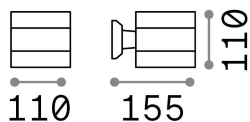

General info

Outdoor - Wall

Outdoor wall mounted lamp with direct/indirect light emission

Ean	8021696144283
Item	SNIF AP1 ROUND BIANCO
Installation	Wall
Guarantee	5 years
Gross weight	0.89 kg
Volume	0.003211 m ³

Technical info

Net weight	0.75 kg
Insulation class	I
Protection index	IP54
Compliance	CE
Operating temperature	-15° ~ +45 °C
Dimmer	Non-dimmable
Power output	220-240 V AC
Power supply	Not required

Source info