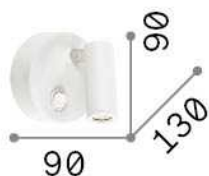

General info

DECORATIVO - Wall

Indoor wall mounted adjustable lamp with integrated LED sources, in-built switch and direct light emission

Ean	8021696142579
Item	PAGE AP ROUND NERO
Installation	Wall
Guarantee	5 years
Gross weight	0.45 kg
Volume	0.002548 m ³

Source info

Integrated source	Integrated LED module
Replaceable source	No
Power	LED 3 W
Emission	Direct
Max consumption	max 3 W
Features LED	LED SMD CREE
CCT	3000 K
Duration LED (t. 25°C)	30000 h
CRI	> 80
Light beam flux	145 lm
Useful light flux	120 lm
Standby power	< 0.50 W