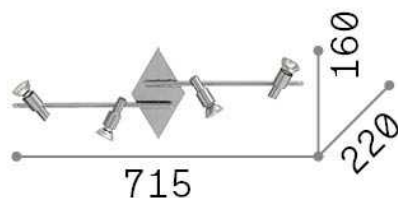

General info

DECORATIVO - Ceiling

Indoor ceiling or wall mounted adjustable projector with multiple sources and direct light emission

| | |
|---------------------|-------------------------|
| Ean | 8021696142098 |
| Item | SLEM PL4 BIANCO |
| Installation | Ceiling, Wall |
| Guarantee | 5 years |
| Gross weight | 1.39 kg |
| Volume | 0.015158 m ³ |

Technical info

| | |
|------------------------------|--------------|
| Net weight | 1.07 kg |
| Insulation class | I |
| Protection index | IP20 |
| Compliance | CE |
| Operating temperature | 0° ~ +40 °C |
| Dimmer | Non-dimmable |
| Power output | 220-240 V AC |
| Power supply | Not required |
| Adjustability | YES |

Source info

| | |
|---------------------------|--|
| Integrated source | Light bulb (included) |
| Replaceable source | Replaceable |
| Power | GU10 max 4 x 50 W |
| Emission | Direct |
| Max consumption | - |
| Bulb included | EAN 8021696123943 - GU10 07W 640Lm 3000K |