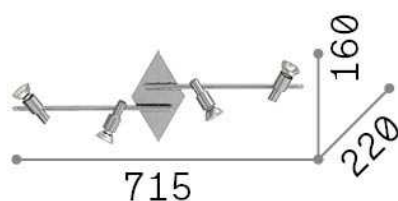

## DECORATIVO - Ceiling

Indoor ceiling or wall mounted adjustable projector with multiple sources and direct light emission

|                     |                         |
|---------------------|-------------------------|
| <b>Ean</b>          | 8021696142067           |
| <b>Item</b>         | SLEM PL4 CROMO          |
| <b>Installation</b> | Ceiling, Wall           |
| <b>Guarantee</b>    | 5 years                 |
| <b>Gross weight</b> | 1.39 kg                 |
| <b>Volume</b>       | 0.015158 m <sup>3</sup> |

## Source info

|                           |  |
|---------------------------|--|
| <b>Integrated source</b>  | Light bulb (included)                    |
| <b>Replaceable source</b> | Replaceable                              |
| <b>Power</b>              | GU10 max 4 x 50 W                        |
| <b>Emission</b>           | Direct                                   |
| <b>Max consumption</b>    | -  |
| <b>Bulb included</b>      | EAN 8021696123943 - GU10 07W 640Lm 3000K |