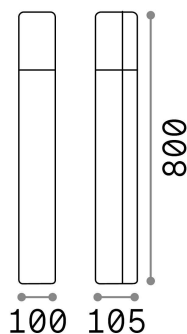

General info

Outdoor - Floor

Outdoor ground mounted bollard with diffuse light emission

Ean	8021696135922
Item	PULSAR PT1 GRIGIO
Installation	Floor
Guarantee	5 years
Gross weight	2.25 kg
Volume	0.011952 m ³

Technical info

Net weight	1.9 kg
Insulation class	I
Protection index	IP44
Compliance	CE
Operating temperature	-
Dimmer	Non-dimmable
Power output	220-240 V AC
Power supply	Not required

Source info

Integrated source	Light bulb (not included)
Replaceable source	Replaceable
Power	E27 max 1 x 42 W
Emission	Diffuse
Max consumption	-
Recommended bulb	E27 SFERA 6W 4000K CRI80 BIANCO