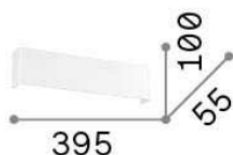

General info

DECORATIVO - Wall

Indoor wall mounted linear fitting with integrated LED sources and direct/indirect light emission

Ean	8021696134789
Item	BRIGHT AP D40
Installation	Wall
Guarantee	5 years
Gross weight	1.44 kg
Volume	0.006375 m ³

Source info

Integrated source	Integrated LED module
Replaceable source	Replaceable (by qualified operators only)
Power	LED 15,5W
Emission	Direct + Indirect
Max consumption	max 15,50 W
Features LED	LED SMD
CCT	3000 K
Duration LED (t. 25°C)	30000 h
CRI	> 80
Light beam	132+132°
Light beam flux	1100 lm
Useful light flux	920 lm
Standby power	< 0.50