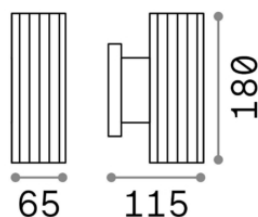

General info

Outdoor - Wall

Outdoor wall mounted lamp with multiple sources, enhanced protection and direct/indirect light emission

Ean	8021696129440
Item	BASE AP2 GRIGIO
Installation	Wall
Guarantee	5 years
Gross weight	0.66 kg
Volume	0.001638 m ³

Technical info

Net weight	0.61 kg
Insulation class	I
Protection index	IP44
Operating temperature	-
Dimmer	Non-dimmable
Power output	220-240 V AC
Power supply	Not required

Source info

Integrated source	Light bulb (not included)
Replaceable source	YES
Power	GU10 max 2 x 28W
Emission	Direct + Indirect
Max consumption	-
Recommended bulb	GU10 05W 500Lm 4000K CRI80