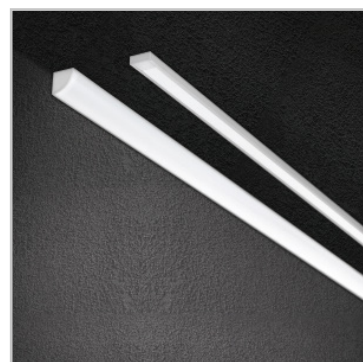

# ideal lux | Slot

## PROFILES

Extruded aluminum body with white powder coated surface and PMMA opal cover. Bars with different optional sections: RECESSED version for plasterboard ceilings and SURFACE version for wall or ceiling installation. The linear modules are available in different lengths: 1000, 2000 and 3000 mm. They can be assembled according to the desired design and can be sectioned to size.

Led and driver to be combined for a correct installation. Light source available with color temperature of 2700K, 3000K, 4000K; CRI  $\geq$  80; available with IP20 and IP65 protection.

Suggestion

|            |                                |
|------------|--------------------------------|
| Code       | 126548                         |
| Item name  | SLOT SURFACE ANGOLO 1000 mm WH |
| Material   | Aluminum                       |
| Net Weight | 0,15 Kg                        |
| Volume     | 0,0010 m <sup>3</sup>          |