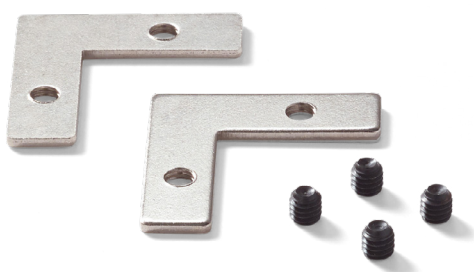

## PROFILES

Extruded aluminum body with white powder coated surface and PMMA opal cover. Bars with different optional sections: RECESSED version for plasterboard ceilings and SURFACE version for wall or ceiling installation. The linear modules are available in different lengths: 1000, 2000 and 3000 mm. They can be assembled according to the desired design and can be sectioned to size.

Led and driver to be combined for a correct installation. Light source available with color temperature of 2700K, 3000K, 4000K; CRI  $\geq$  80; available with IP20 and IP65 protection.

Suggestion

Suggestion

Code	124155
Item name	SLOT RECESSED TRIM 12 x 1000 mm WH
Material	Aluminum
Net Weight	0,15 Kg
Volume	0,0010 m <sup>3</sup>

Code 223766  
Item name SLOT KIT LINEARE

Code 223759  
Item name SLOT KIT DESTRA SINISTRA