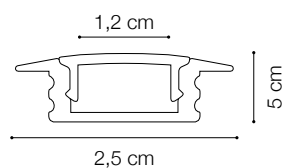

## PROFILES

Extruded aluminum body with white powder coated surface and PMMA opal cover. Bars with different optional sections: RECESSED version for plasterboard ceilings and SURFACE version for wall or ceiling installation. The linear modules are available in different lengths: 1000, 2000 and 3000 mm. They can be assembled according to the desired design and can be sectioned to size.

Code	124155
Item name	SLOT RECESSED TRIM 12 x 1000 mm WH
Material	Aluminum
Net Weight	0,15 Kg
Volume	0,0010 m <sup>3</sup>

Code 223766  
Item name SLOT KIT LINEARE

Code 223759  
Item name SLOT KIT DESTRA SINISTRA