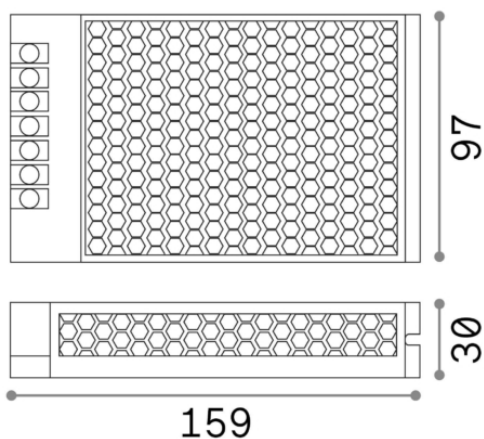

General info

Lampadine e accessori - Driver

Ean	8021696124117
Item	STRIP LED DRIVER ON-OFF 150W
Installation	Driver
Guarantee	5 years
Gross weight	0.61 kg
Volume	0.00068 m ³

Technical info

Net weight	0.57 kg
Insulation class	I
Protection index	IP20
Compliance	CE
Dimmer	Non-dimmable, On-Off
Power output	100-240 V AC / 280-340 V DC 50/60 Hz

Source info

Max consumption	max 150,00 W
Standby power	? 0.5
Empty power	0,5