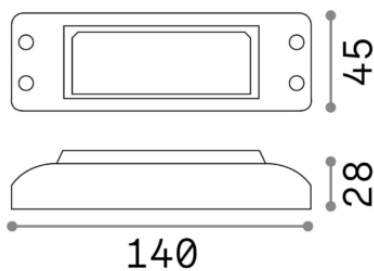

General info

Lampadine e accessori - Driver

Ean	8021696124070
Item	STRIP LED DRIVER ON-OFF 030W
Installation	Driver
Guarantee	5 years
Gross weight	0.2 kg
Volume	0.006 m ³

Technical info

Net weight	0.14 kg
Insulation class	II
Protection index	IP20
Compliance	CE
Dimmer	Non-dimmable, On-Off
Power output	220-240 V AC 50/60 Hz

Source info

Max consumption	max 30,00 W
Standby power	? 0.5
Empty power	0,5