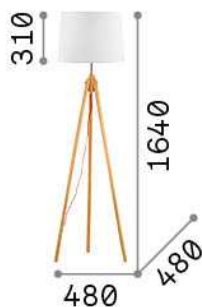

### Indoor - Floor lamps

Indoor floor linear fitting with in-built switch and diffuse light emission

<b>Ean</b>	8021696121406
<b>Item</b>	YORK PT1 BIANCO
<b>Installation</b>	Floor
<b>Guarantee</b>	5 years
<b>Gross weight</b>	3.56 kg
<b>Volume</b>	-