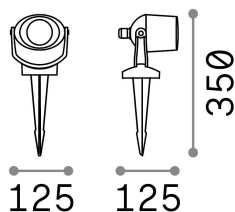

General info

Outdoor - Spotlights

Outdoor adjustable projector with direct light emission

Ean	8021696120218
Item	ELIO PR1 BIANCO
Installation	Ground
Guarantee	5 years
Gross weight	0.43 kg
Volume	0.002662 m ³

Technical info

Net weight	0.36 kg
Insulation class	II
Protection index	IP66
Compliance	CE
Operating temperature	-15° ~ +45 °C
Dimmer	Non-dimmable
Power output	220-240 V AC
Power supply	Not required
Load resistance	IK10
Adjustability	YES

Source info

Integrated source	Light bulb (included, settable CCT 2700 / 4000 K)
Repleaceable source	Replaceable
Power	GU10 max 1 x 6 W
Emission	Direct
Max consumption	-
CCT	4000 K
Bulb included	EAN 8021696188652 -