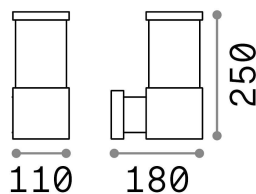

### Outdoor - Wall

Outdoor wall mounted lamp with diffuse light emission

<b>Ean</b>	8021696118659
<b>Item</b>	TRONCO AP1 BIANCO
<b>Installation</b>	Wall
<b>Guarantee</b>	5 years
<b>Gross weight</b>	1.45 kg
<b>Volume</b>	0.00702 m <sup>3</sup>

## Technical info

<b>Net weight</b>	1.11 kg
<b>Insulation class</b>	I
<b>Protection index</b>	IP44
<b>Compliance</b>	CE
<b>Operating temperature</b>	-15° ~ +45 °C
<b>Dimmer</b>	Non-dimmable
<b>Power output</b>	220-240 V AC
<b>Power supply</b>	Not required
<b>Load resistance</b>	IK05