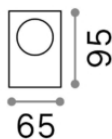

Source info

Integrated source	Light bulb (not included)
Replaceable source	YES
Power	G9 max 2 x 15W
Emission	Direct + Indirect
Max consumption	-
Recommended bulb	G9 3.0W 4000K CRI80