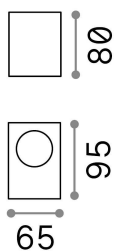

Source info

Integrated source	Light bulb (not included)
Replaceable source	Replaceable
Power	G9 max 1 x 15 W
Emission	Direct
Max consumption	-
Recommended bulb	G9 3.0W 4000K CRI80