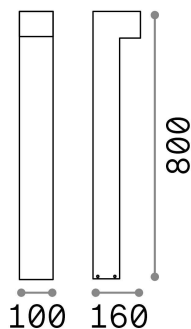

General info

Outdoor - Floor

Outdoor ground mounted bollard with multiple sources and direct light emission

Ean	8021696115108
Item	SIRIO PT2 H80 NERO
Installation	Floor
Guarantee	5 years
Gross weight	2.25 kg
Volume	0.018144 m ³

Technical info

Net weight	1.88 kg
Insulation class	I
Protection index	IP44
Compliance	CE
Operating temperature	-
Dimmer	Non-dimmable
Power output	220-240 V AC
Power supply	Not required

Source info

Integrated source	Light bulb (not included)
Replaceable source	Replaceable
Power	G9 max 2 x 15 W
Emission	Direct
Max consumption	-
Recommended bulb	G9 3.0W 4000K CRI80