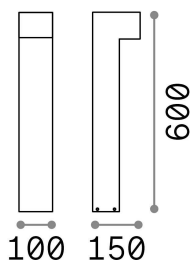

### Outdoor - Floor

Outdoor ground mounted bollard with multiple sources and direct light emission

<b>Ean</b>	8021696115092
<b>Item</b>	SIRIO PT2 H60 BIANCO
<b>Installation</b>	Floor
<b>Guarantee</b>	5 years
<b>Gross weight</b>	1.86 kg
<b>Volume</b>	0.013608 m <sup>3</sup>