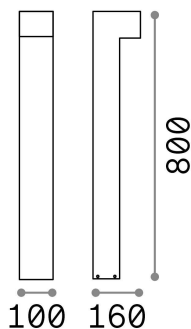

General info

Outdoor - Floor

Outdoor ground mounted bollard with multiple sources and direct light emission

Ean	8021696115085
Item	SIRIO PT2 H80 BIANCO
Installation	Floor
Guarantee	5 years
Gross weight	2.25 kg
Volume	0.018144 m ³

Technical info

Net weight	1.88 kg
Insulation class	I
Protection index	IP44
Compliance	CE
Operating temperature	-
Dimmer	Non-dimmable
Power output	220-240 V AC
Power supply	Not required

Source info

Integrated source	Light bulb (not included)
Replaceable source	Replaceable
Power	G9 max 2 x 15 W
Emission	Direct
Max consumption	-
Recommended bulb	G9 3.0W 4000K CRI80