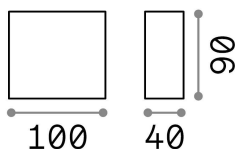

Source info

Integrated source	Light bulb (not included)
Replaceable source	Replaceable
Power	G9 max 1 x 15 W
Emission	Direct
Max consumption	-
Recommended bulb	G9 3.0W 4000K CRI80