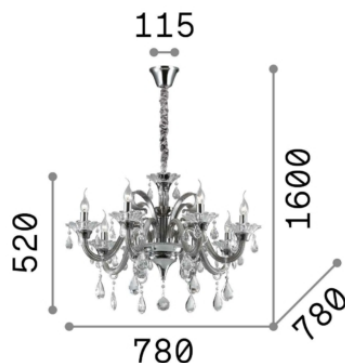

General info

DECORATIVO - Hanging

Indoor suspended chandelier light with multiple sources and diffuse light emission

Ean	8021696114187
Item	COLOSSAL SP8 TRASPARENTE
Installation	Suspension
Guarantee	5 years
Gross weight	14.75 kg
Volume	0.138554 m ³

Technical info

Net weight	11.4 kg
Insulation class	I
Protection index	IP20
Operating temperature	0° ~ +40 °C
Dimmer	Non-dimmable
Power output	220-240 V AC
Power supply	Not required

Source info

Integrated source	Light bulb (not included)
Replaceable source	Replaceable
Power	E14 max 8 x 40W
Emission	Diffuse
Max consumption	-
Recommended bulb	E14 OLIVA 4W 3000K CRI80 TRASP