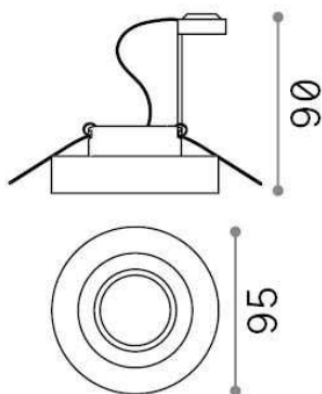

General info

Technical - Recessed

Indoor ceiling recessed projector with direct light emission

Ean	8021696113999
Item	BLUES FI ROUND BIANCO
Installation	Recessed (Ceiling)
Guarantee	5 years
Gross weight	0.4 kg
Volume	0.001188 m ³

Technical info

Net weight	0.33 kg
Insulation class	II
Protection index	IP20
Operating temperature	0° ~ +40 °C
Dimmer	Non-dimmable
Power output	220-240 V AC
Power supply	Not required
Recessed specifications	Ø 60 - h. ≥ 100 , 7-15