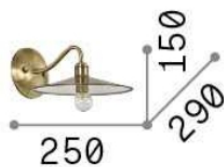

General info

DECORATIVO - Wall

Indoor wall mounted lamp with direct light emission

Ean	8021696112626
Item	CANTINA AP1 BRUNITO
Installation	Wall
Guarantee	5 years
Gross weight	0.9 kg
Volume	0.01836 m ³

Technical info

Net weight	0.52 kg
Insulation class	I
Protection index	IP20
Operating temperature	0° ~ +40 °C
Dimmer	Non-dimmable
Power output	220-240 V AC
Power supply	Not required

Source info

Integrated source	Light bulb (not included)
Replaceable source	YES
Power	E14 max 1 x 40W
Emission	Direct
Max consumption	-
Recommended bulb	E14 SFERA 4W 3000K CRI80 TRASP