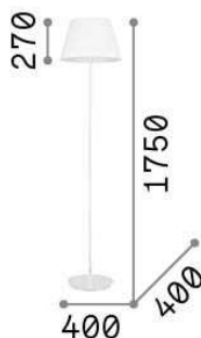

General info

DECORATIVO - Floor

Indoor floor lamp with multiple sources, in-built switch and diffuse light emission

Ean	8021696111452
Item	CYLINDER PT2
Installation	Floor
Guarantee	5 years
Gross weight	11.49 kg
Volume	-

Technical info

Net weight	10.01 kg
Insulation class	II
Protection index	IP20
Operating temperature	0° ~ +40 °C
Dimmer	Non-dimmable
Power output	220-240 V AC
Power supply	Not required

Source info

Integrated source	Light bulb (not included)
Replaceable source	Replaceable
Power	E27 max 2 x 60W
Emission	Diffuse
Max consumption	-
Recommended bulb	E27 GOCCIA 08W 3000K CRI80 BIANCO