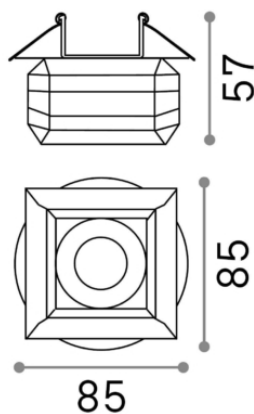

General info

Technical - Recessed

Indoor ceiling recessed projector with direct light emission

Ean	8021696107691
Item	SOUL-1 FI
Installation	Recessed (Ceiling)
Guarantee	5 years
Gross weight	0.38 kg
Volume	0.0009 m ³

Technical info

Net weight	0.34 kg
Insulation class	II
Protection index	IP20
Operating temperature	0° ~ +40 °C
Dimmer	Non-dimmable
Power output	220-240 V AC
Power supply	Not required
Recessed specifications	Ø 55 - h. ≥ 25 , 7-15