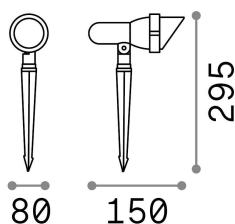

General info

Outdoor - Spotlights

Outdoor adjustable projector with direct light emission

Ean	8021696106205
Item	TERRA PR1 SMALL BIANCO
Installation	Ground
Guarantee	5 years
Gross weight	0.67 kg
Volume	0.00378 m ³

Technical info

Net weight	0.52 kg
Insulation class	I
Protection index	IP65
Compliance	CE
Operating temperature	-15° ~ +45 °C
Dimmer	Non-dimmable
Power output	220-240 V AC
Power supply	Not required
Adjustability	YES

Source info

Integrated source	Light bulb (not included)
Replaceable source	Replaceable
Power	GU10 max 1 x 28 W
Emission	Direct
Max consumption	-
Recommended bulb	GU10 05W 500Lm 4000K CR180