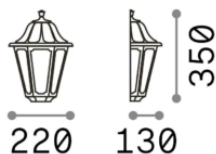

General info

Outdoor - Wall

Outdoor wall mounted lamp with enhanced protection and diffuse light emission

Ean	8021696101552
Item	ANNA AP1 SMALL NERO
Installation	Wall
Guarantee	5 years
Gross weight	0.8 kg
Volume	0.011664 m ³

Technical info

Net weight	0.6 kg
Insulation class	II
Protection index	IP55
Operating temperature	-15° ~ +45 °C
Dimmer	Non-dimmable
Power output	220-240 V AC
Power supply	Not required
Load resistance	IK10