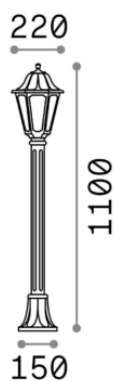

### Outdoor - Floor

Outdoor ground mounted bollard with enhanced protection and diffuse light emission

<b>Ean</b>	8021696101514
<b>Item</b>	ANNA PT1 NERO
<b>Installation</b>	Floor
<b>Guarantee</b>	5 years
<b>Gross weight</b>	3 kg
<b>Volume</b>	0.04462 m <sup>3</sup>