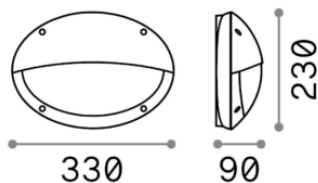

General info

Outdoor - Wall

Outdoor wall mounted lamp with direct light emission

Ean	8021696096728
Item	MADDI-2 AP1 NERO
Installation	Wall
Guarantee	5 years
Gross weight	1 kg
Volume	0.01088 m ³

Technical info

Net weight	0.8 kg
Insulation class	II
Protection index	IP66
Operating temperature	-15° ~ +45 °C
Dimmer	Non-dimmable
Power output	220-240 V AC
Power supply	Not required
Load resistance	IK10

Source info

Integrated source	Light bulb (not included)
Replaceable source	YES
Power	E27 max 1 x 23W
Emission	Direct
Max consumption	-
Recommended bulb	E27 GOCCIA 10W 4000K CRI80 BIANCO