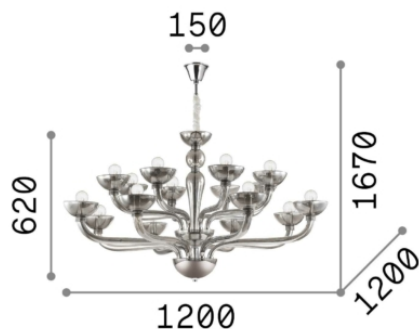

Source info

Integrated source	Light bulb (not included)
Replaceable source	YES
Power	E14 max 16 x 40W
Emission	Diffuse
Max consumption	-
Recommended bulb	E14 04W SFERA TRASP 3000K