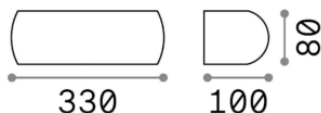

General info

Outdoor - Wall

Outdoor wall mounted lamp with direct/indirect light emission

Ean	8021696092201
Item	GIOVE AP1 NERO
Installation	Wall
Guarantee	5 years
Gross weight	1.1 kg
Volume	0.00408 m ³

Technical info

Net weight	0.9 kg
Insulation class	I
Protection index	IP54
Operating temperature	-15° ~ +45 °C
Dimmer	Non-dimmable
Power output	220-240 V AC
Power supply	Not required

Source info

Integrated source	Light bulb (not included)
Replaceable source	YES
Power	E27 max 1 x 60W
Emission	Direct + Indirect
Max consumption	-
Recommended bulb	E27 SFERA 6W 4000K CRI80 BIANCO