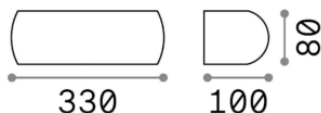

#### Outdoor - Wall

Outdoor wall mounted lamp with direct/indirect light emission

<b>Ean</b>	8021696092188
<b>Item</b>	GIOVE AP1 ANTRACITE
<b>Installation</b>	Wall
<b>Guarantee</b>	5 years
<b>Gross weight</b>	1.1 kg
<b>Volume</b>	0.00408 m <sup>3</sup>

### Technical info

<b>Net weight</b>	0.9 kg
<b>Insulation class</b>	I
<b>Protection index</b>	IP54
<b>Operating temperature</b>	-15° ~ +45 °C
<b>Dimmer</b>	Non-dimmable
<b>Power output</b>	220-240 V AC
<b>Power supply</b>	Not required