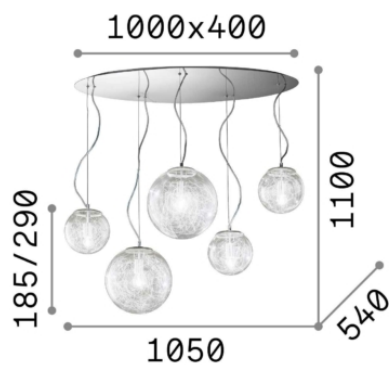

General info

DECORATIVO - Hanging

Indoor suspended lamp with multiple sources and diffuse light emission

| | |
|---------------------|-------------------------|
| Ean | 8021696091112 |
| Item | MAPA MAX SP5 |
| Installation | Suspension |
| Guarantee | 5 years |
| Gross weight | 11.4 kg |
| Volume | 0.245565 m ³ |

Technical info

| | |
|------------------------------|--------------|
| Net weight | 8.7 kg |
| Insulation class | I |
| Protection index | IP20 |
| Operating temperature | 0° ~ +40 °C |
| Dimmer | Non-dimmable |
| Power output | 220-240 V AC |
| Power supply | Not required |

Source info

| | |
|---------------------------|----------------------------------|
| Integrated source | Light bulb (not included) |
| Replaceable source | YES |
| Power | E27 max 5 x 60W |
| Emission | Diffuse |
| Max consumption | - |
| Recommended bulb | E27 GOCCIA 08W 3000K CRI80 TRASP |