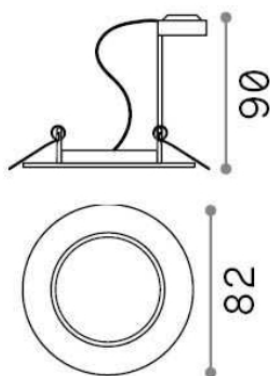

General info

Technical - Recessed

Indoor ceiling recessed adjustable projector with direct light emission

Ean	8021696083179
Item	SWING FI BIANCO
Installation	Recessed (Ceiling)
Guarantee	5 years
Gross weight	0.22 kg
Volume	0.000325 m ³

Technical info

Net weight	0.2 kg
Insulation class	II
Protection index	IP20
Operating temperature	0° ~ +40 °C
Dimmer	Non-dimmable
Power output	220-240 V AC
Power supply	Not required
Recessed specifications	Ø 70 - h. ≥ 95 , 3-12
Adjustability	vert. 0°-45° , orizz. 0°-360°