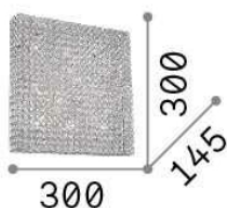

Source info

Integrated source	Light bulb (included)
Replaceable source	YES
Power	G9 max 4 x 40W
Emission	Diffuse
Max consumption	-
Bulb included	EAN 8021696209043