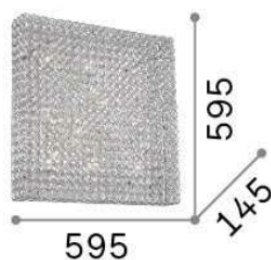

Source info

Integrated source	Light bulb (included)
Replaceable source	YES
Power	G9 max 10 x 40W
Emission	Diffuse
Max consumption	-
Bulb included	EAN 8021696209043