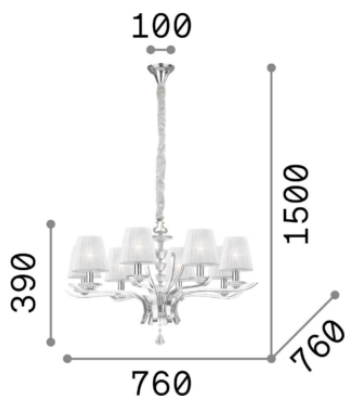

Source info

Integrated source	Light bulb (not included)
Replaceable source	YES
Power	E14 max 8 x 40W
Emission	Diffuse
Max consumption	-
Recommended bulb	E14 04W OLIVA BIANCO 3000K