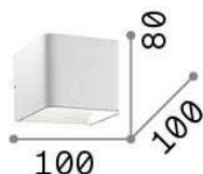

General info

DECORATIVO - Wall

Indoor wall mounted lamp with integrated LED sources and direct/indirect light emission

Ean	8021696051444
Item	CLICK AP D10
Guarantee	5 years
Gross weight	0.5 kg
Volume	0.001872 m ³

Source info

Integrated source	Integrated LED module
Replaceable source	YES (by qualified operators only)
Power	LED 5,5W
Emission	Direct + Indirect
Max consumption	max 5,5 W
Features LED	LED SMD
CCT	3000 K
Duration LED (t. 25°C)	20000 h
CRI	> 80
Light beam flux	500 lm
Useful light flux	390 lm
Standby power	< 0.50