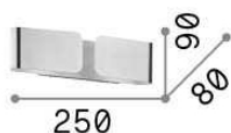

Source info

Integrated source	Light bulb (included)
Replaceable source	YES
Power	G9 max 2 x 40W
Emission	Direct + Indirect
Max consumption	-
Bulb included	EAN 8021696209043