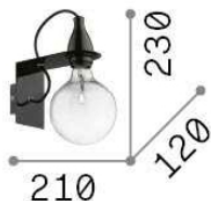

General info

DECORATIVO - Wall

Indoor wall mounted lamp with diffuse light emission

Ean	8021696045191
Item	MINIMAL AP1 BIANCO
Guarantee	5 years
Gross weight	0.94 kg
Volume	0.01638 m ³

Technical info

Net weight	0.72 kg
Insulation class	I
Protection index	IP20
Operating temperature	0° ~ +40 °C
Dimmer	Non-dimmable
Power output	220-240 V AC
Power supply	Not required

Source info

Integrated source	Light bulb (included)
Replaceable source	YES
Power	E27 max 1 x 60W
Emission	Diffuse
Max consumption	-
CCT	3000 K
Bulb included	EAN 8021696101347