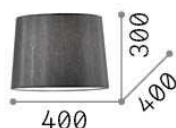

General info

DECORATIVO - Accessories

Metal frame with chrome or white or black matt varnish finish. The arm is composed of three elements with square section. PVC foil shade, available in chrome or coated with white or black fabric.

Ean	8021696041742
Item	DORSALE PARALUME PT1 CROMO
Installation	Accessories
Guarantee	5 years
Gross weight	0.5 kg
Volume	0.070875 m ³

Technical info

Net weight	0.43 kg
Insulation class	-
Protection index	-
Compliance	-
Operating temperature	-
Dimmer	No dimmerable
Power output	-
Power supply	-
Recessed specifications	-
Load resistance	-
Adjustability	-