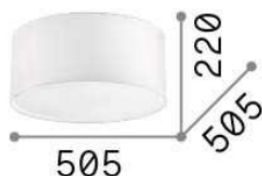

General info

DECORATIVO - Ceiling

Indoor ceiling mounted lamp with multiple sources and diffuse light emission

Ean	8021696036014
Item	WHEEL PL3
Guarantee	5 years
Gross weight	2.97 kg
Volume	0.075843 m ³

Technical info

Net weight	2.28 kg
Insulation class	I
Protection index	IP20
Operating temperature	0° ~ +40 °C
Dimmer	Non-dimmable
Power output	220-240 V AC
Power supply	-

Source info

Integrated source	Light bulb (not included)
Replaceable source	YES
Power	E27 max 3 x 60W
Emission	Diffuse
Max consumption	-
Recommended bulb	E27 08W GOCCIA BIANCO 3000K