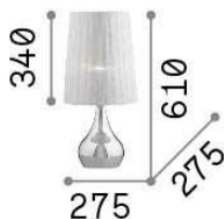

General info

DECORATIVO - Table

Indoor table lamp with in-built switch and diffuse light emission

Ean	8021696036007
Item	ETERNITY TL1 BIG
Guarantee	5 years
Gross weight	2.35 kg
Volume	0.0378 m ³

Technical info

Net weight	1.72 kg
Insulation class	II
Protection index	IP20
Operating temperature	0° ~ +40 °C
Dimmer	Non-dimmable
Power output	220-240 V AC
Power supply	Not required

Source info

Integrated source	Light bulb (not included)
Replaceable source	YES
Power	E27 max 1 x 60W
Emission	Diffuse
Max consumption	-
Recommended bulb	E27 08W GOCCIA BIANCO 3000K