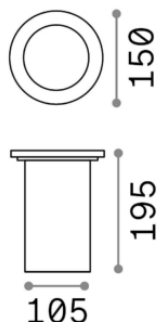

#### Outdoor - Recessed

Outdoor wall recessed projector with direct light emission

<b>Ean</b>	8021696032825
<b>Item</b>	PARK PT ROUND MEDIUM
<b>Guarantee</b>	5 years
<b>Gross weight</b>	1.58 kg
<b>Volume</b>	0.006647 m <sup>3</sup>

### Technical info

<b>Net weight</b>	1.21 kg
<b>Insulation class</b>	I
<b>Protection index</b>	IP54
<b>Operating temperature</b>	-15° ~ +45 °C
<b>Dimmer</b>	Non-dimmable
<b>Power output</b>	220-240 V AC
<b>Power supply</b>	Not required
<b>Load resistance</b>	IK09