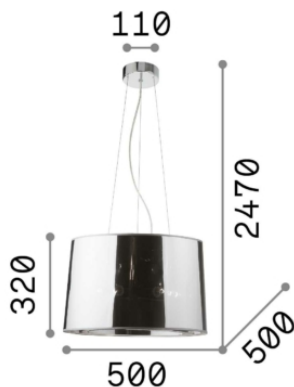

General info

DECORATIVO - Hanging

Indoor suspended chandelier light with multiple sources and diffuse light emission

Ean	8021696032351
Item	LONDON SP5 CROMO
Guarantee	5 years
Gross weight	3.83 kg
Volume	0.105456 m ³

Technical info

Net weight	2.95 kg
Insulation class	II
Protection index	IP20
Operating temperature	0° ~ +40 °C
Dimmer	Non-dimmable
Power output	220-240 V AC
Power supply	Not required

Source info

Integrated source	Light bulb (not included)
Replaceable source	YES
Power	E27 max 5 x 60W
Emission	Diffuse
Max consumption	-
Recommended bulb	E27 08W GOCCIA TRASP 3000K