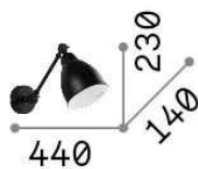

General info

DECORATIVO - Wall

Indoor wall mounted adjustable lamp with direct light emission

Ean	8021696027876
Item	NEWTON AP1 BRUNITO
Guarantee	5 years
Gross weight	0.8 kg
Volume	0.009315 m ³

Technical info

Net weight	0.6 kg
Insulation class	I
Protection index	IP20
Operating temperature	0° ~ +40 °C
Dimmer	Non-dimmable
Power output	220-240 V AC
Power supply	Not required
Adjustability	YES

Source info

Integrated source	Light bulb (not included)
Replaceable source	YES
Power	E27 max 1 x 60W
Emission	Direct
Max consumption	-
Recommended bulb	E27 08W GOCCIA BIANCO 3000K