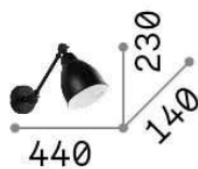

General info

DECORATIVO - Wall

Indoor wall mounted adjustable lamp with direct light emission

Ean	8021696027852
Item	NEWTON AP1 NERO
Guarantee	5 years
Gross weight	0.8 kg
Volume	0.009315 m ³

Technical info

Net weight	0.6 kg
Insulation class	I
Protection index	IP20
Operating temperature	0° ~ +40 °C
Dimmer	Non-dimmable
Power output	220-240 V AC
Power supply	Not required
Adjustability	YES

Source info

Integrated source	Light bulb (not included)
Replaceable source	YES
Power	E27 max 1 x 60W
Emission	Direct
Max consumption	-
Recommended bulb	E27 08W GOCCIA BIANCO 3000K