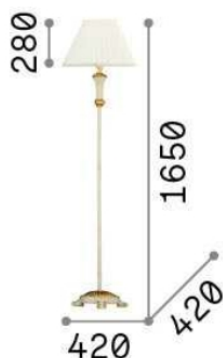

## DECORATIVO - Floor

Indoor floor chandelier light with in-built switch and diffuse light emission

<b>Ean</b>	8021696020877
<b>Item</b>	FIRENZE PT1 ORO
<b>Guarantee</b>	5 years
<b>Gross weight</b>	6.75 kg
<b>Volume</b>	-