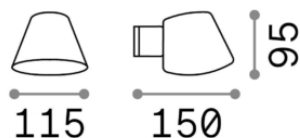

General info

Outdoor - Wall

Indoor wall mounted lamp with direct light emission

Ean	8021696020228
Item	GAS AP1 NERO
Guarantee	5 years
Gross weight	0.4 kg
Volume	0.00198 m ³

Technical info

Net weight	0.32 kg
Insulation class	I
Protection index	IP43
Operating temperature	0° ~ +40 °C
Dimmer	Non-dimmable
Power output	220-240 V AC
Power supply	Not required